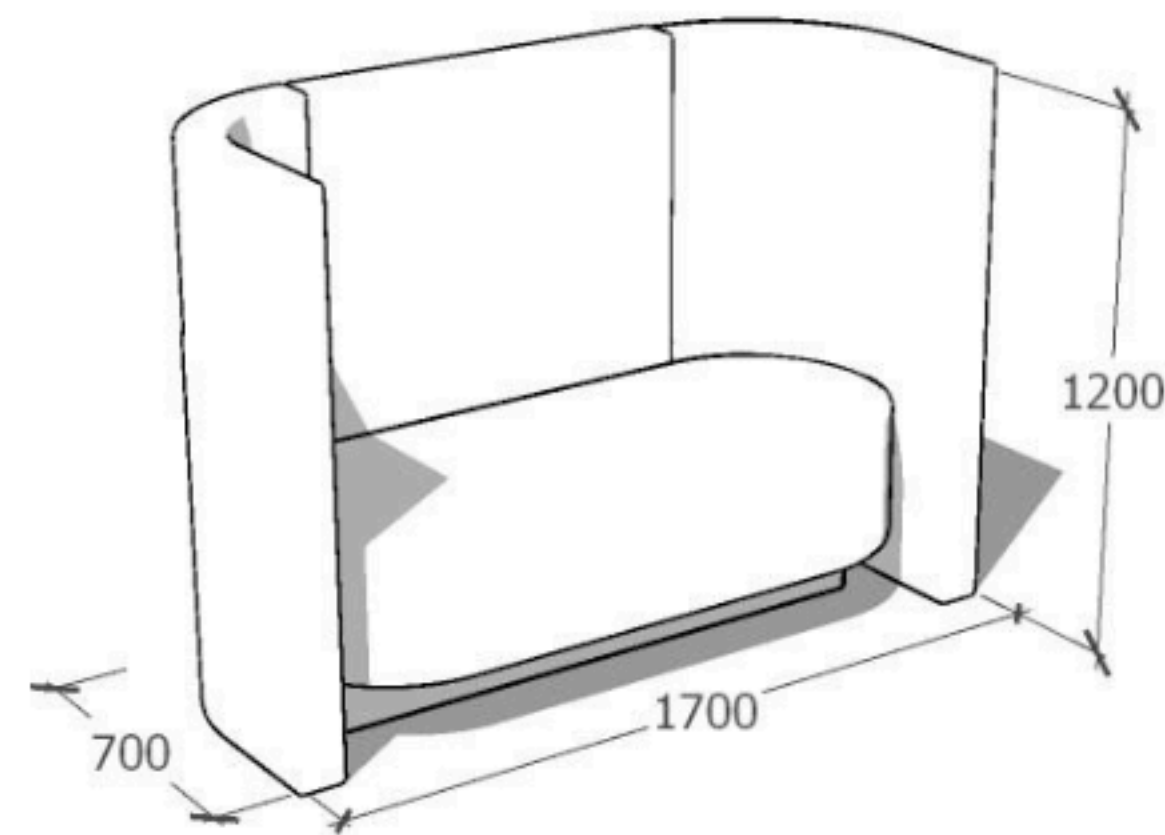

Product tear sheet

HIGH BACK SINGLE

MDF construction with concealed glides,
Commercial grade foam
Upholstery: as specified
Seat height 450mm

LOW BACK SINGLE

MDF construction with concealed glides,
Commercial grade foam
Upholstery: as specified
Seat height 450mm

HIGH BACK DOUBLE

MDF construction with concealed glides,
Commercial grade foam
Upholstery: as specified
Seat height 450mm

CUBBY OFFICE

MDF construction with concealed glides,
Commercial grade foam
Upholstery: as specified
Plywood top with Forbo furniture linoleum top surface in available colours
Desk top height 720mm

LOW BACK DOUBLE

MDF construction with concealed glides,
Commercial grade foam
Upholstery: as specified
Seat height 450mm

HIGH BACK DOUBLE BOOTH

MDF construction with concealed glides,
Commercial grade foam
Upholstery: as specified
Seat height 450mm