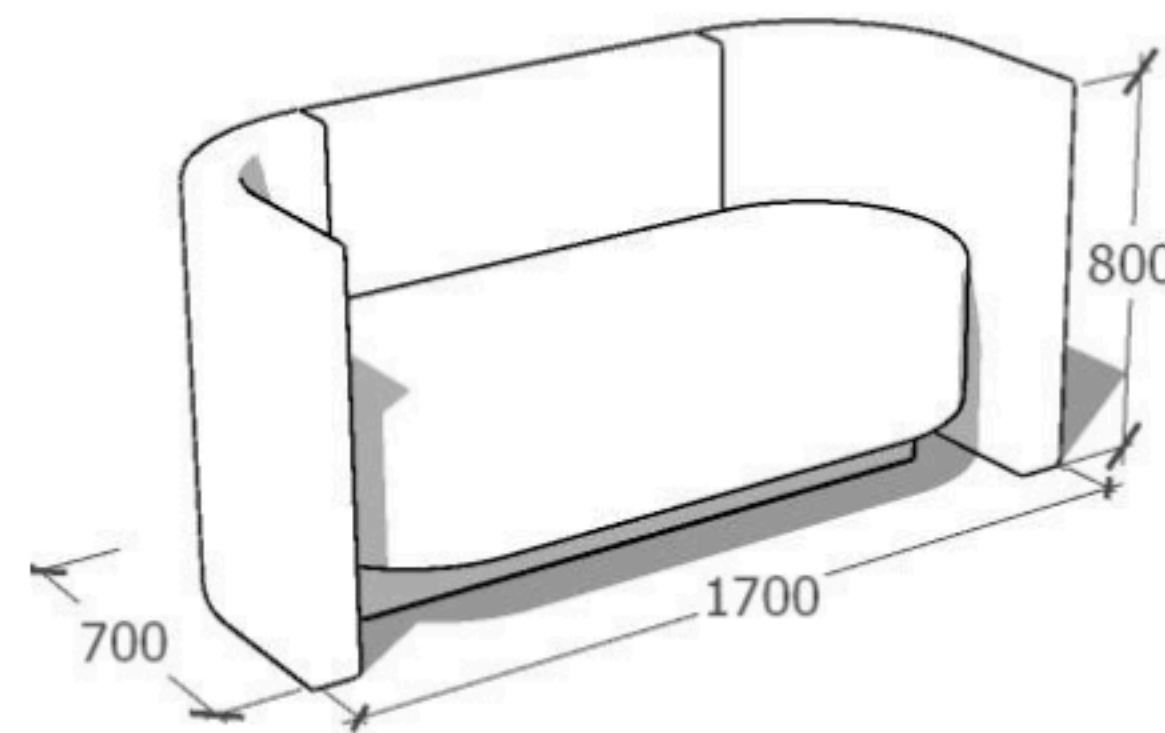

Product tear sheet

HIGH BACK SINGLE

MDF construction with concealed glides,
Commercial grade foam
Upholstery: as specified
Seat height 450mm

LOW BACK SINGLE

MDF construction with concealed glides,
Commercial grade foam
Upholstery: as specified
Seat height 450mm

HIGH BACK DOUBLE

MDF construction with concealed glides,
Commercial grade foam
Upholstery: as specified
Seat height 450mm

CUBBY OFFICE

MDF construction with concealed glides,
Commercial grade foam
Upholstery: as specified
Plywood top with Forbo furniture linoleum top surface in available colours
Desk top height 720mm

LOW BACK DOUBLE

MDF construction with concealed glides,
Commercial grade foam
Upholstery: as specified
Seat height 450mm

HIGH BACK DOUBLE BOOTH

MDF construction with concealed glides,
Commercial grade foam
Upholstery: as specified
Seat height 450mm