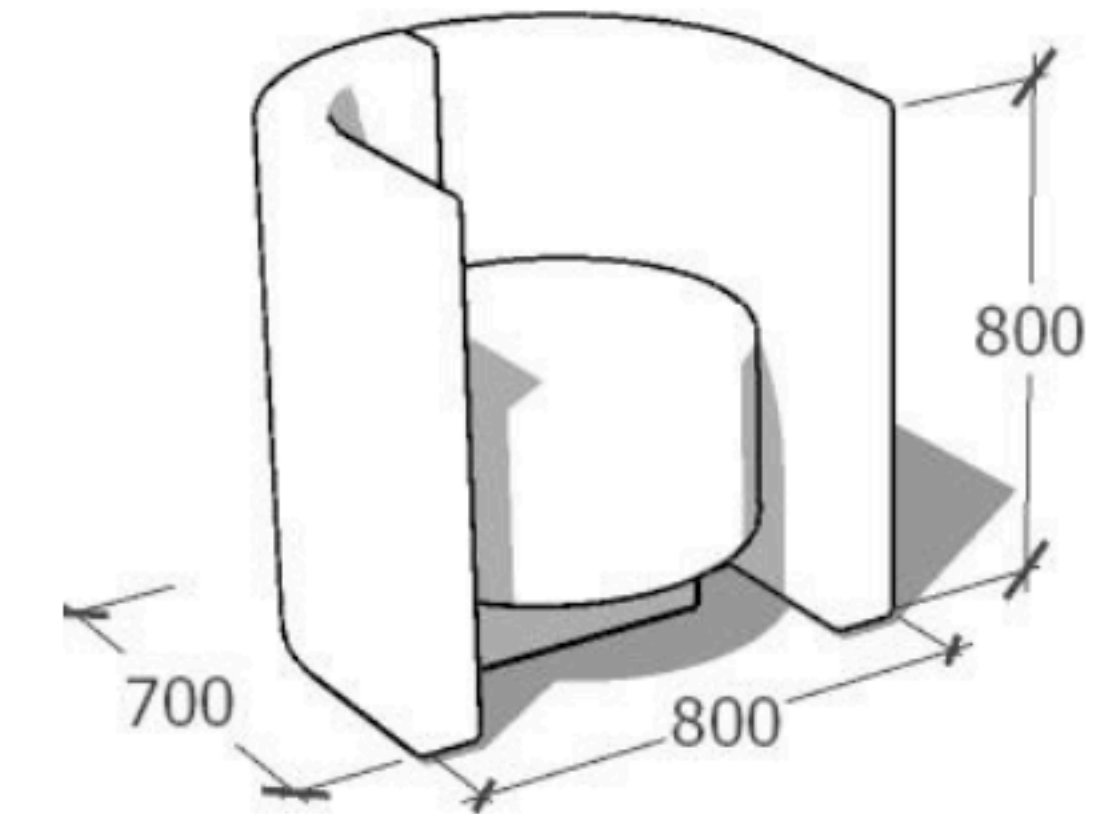

Product tear sheet

HIGH BACK SINGLE

MDF construction with concealed glides,
Commercial grade foam
Upholstery: as specified
Seat height 450mm

LOW BACK SINGLE

MDF construction with concealed glides,
Commercial grade foam
Upholstery: as specified
Seat height 450mm

HIGH BACK DOUBLE

MDF construction with concealed glides,
Commercial grade foam
Upholstery: as specified
Seat height 450mm

CUBBY OFFICE

MDF construction with concealed glides,
Commercial grade foam
Upholstery: as specified
Plywood top with Forbo furniture linoleum top surface in available colours
Desk top height 720mm

LOW BACK DOUBLE

MDF construction with concealed glides,
Commercial grade foam
Upholstery: as specified
Seat height 450mm

HIGH BACK DOUBLE BOOTH

MDF construction with concealed glides,
Commercial grade foam
Upholstery: as specified
Seat height 450mm