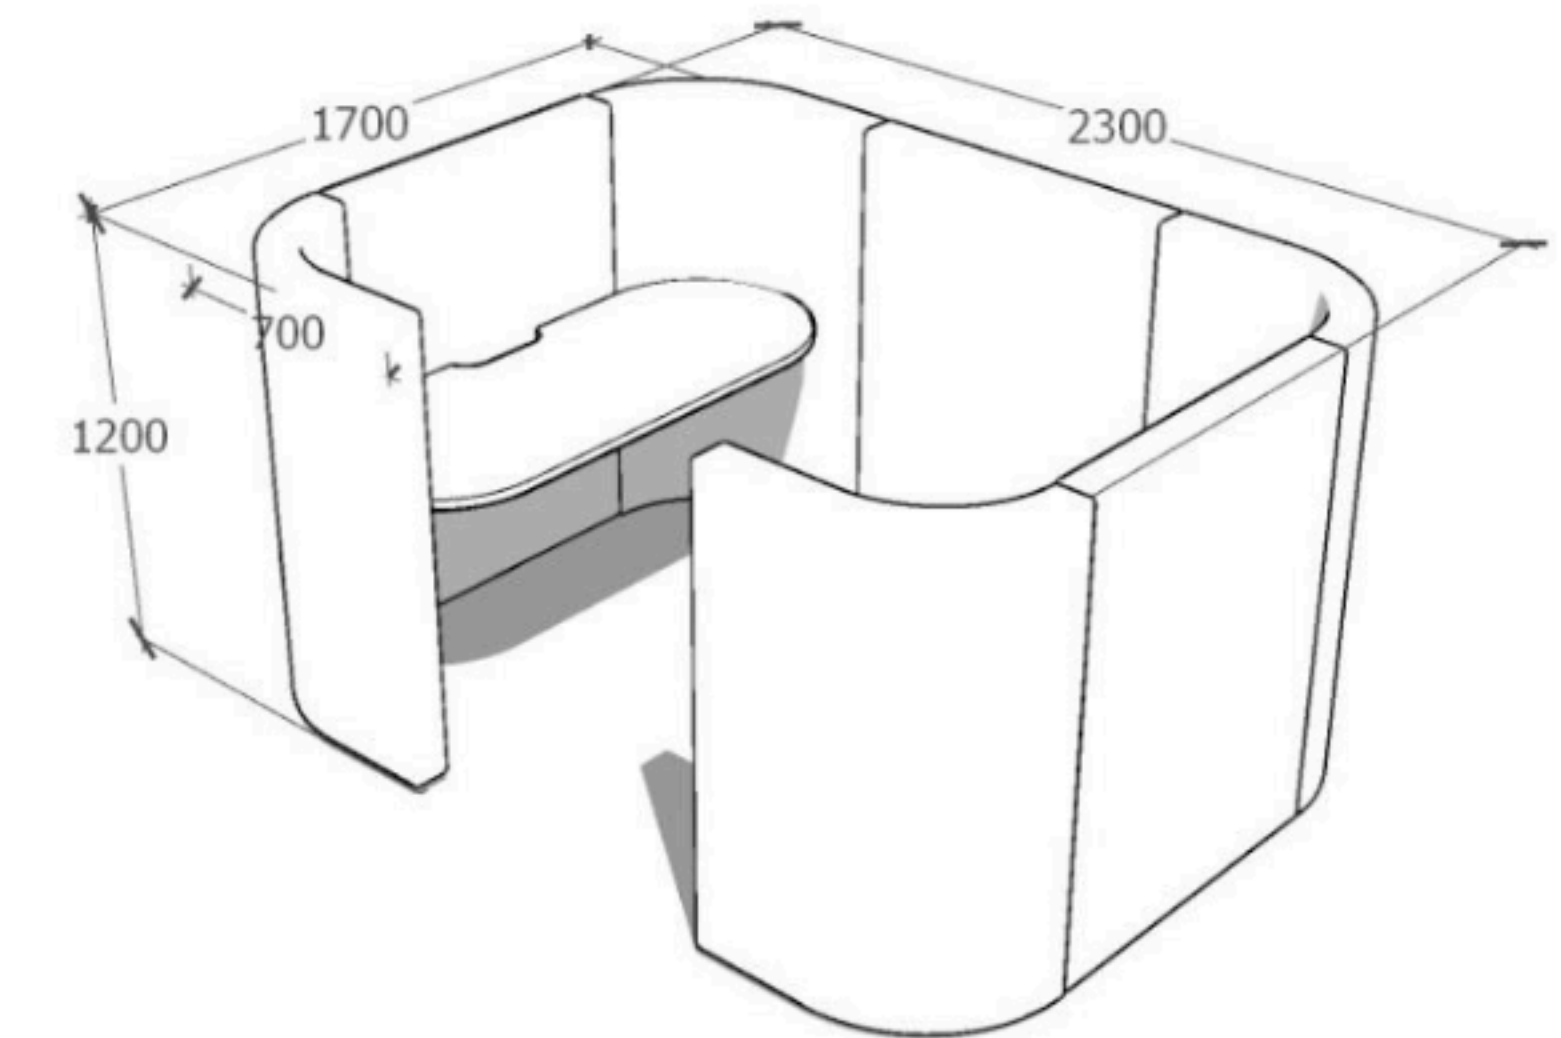

Product tear sheet

HIGH BACK SINGLE

MDF construction with concealed glides,
Commercial grade foam
Upholstery: as specified
Seat height 450mm

LOW BACK SINGLE

MDF construction with concealed glides,
Commercial grade foam
Upholstery: as specified
Seat height 450mm

HIGH BACK DOUBLE

MDF construction with concealed glides,
Commercial grade foam
Upholstery: as specified
Seat height 450mm

CUBBY OFFICE

MDF construction with concealed glides,
Commercial grade foam
Upholstery: as specified
Plywood top with Forbo furniture linoleum top surface in available colours
Desk top height 720mm

LOW BACK DOUBLE

MDF construction with concealed glides,
Commercial grade foam
Upholstery: as specified
Seat height 450mm

HIGH BACK DOUBLE BOOTH

MDF construction with concealed glides,
Commercial grade foam
Upholstery: as specified
Seat height 450mm