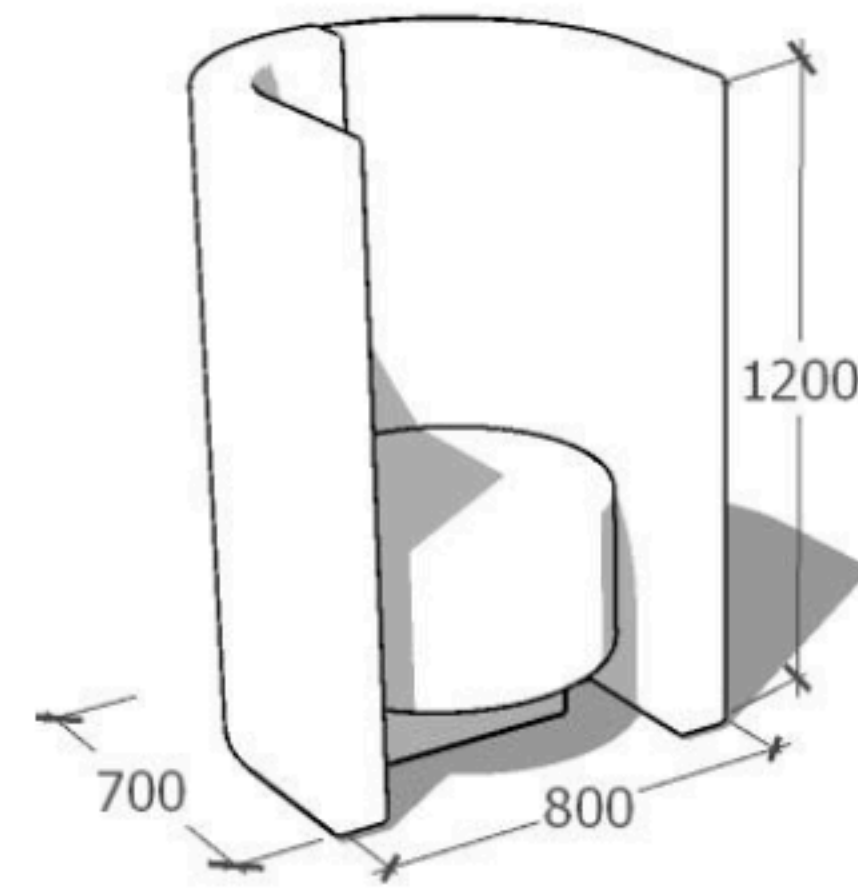

Product tear sheet

HIGH BACK SINGLE

MDF construction with concealed glides,
Commercial grade foam
Upholstery: as specified
Seat height 450mm

LOW BACK SINGLE

MDF construction with concealed glides,
Commercial grade foam
Upholstery: as specified
Seat height 450mm

HIGH BACK DOUBLE

MDF construction with concealed glides,
Commercial grade foam
Upholstery: as specified
Seat height 450mm

CUBBY OFFICE

MDF construction with concealed glides,
Commercial grade foam
Upholstery: as specified
Plywood top with Forbo furniture linoleum top surface in available colours
Desk top height 720mm

LOW BACK DOUBLE

MDF construction with concealed glides,
Commercial grade foam
Upholstery: as specified
Seat height 450mm

HIGH BACK DOUBLE BOOTH

MDF construction with concealed glides,
Commercial grade foam
Upholstery: as specified
Seat height 450mm